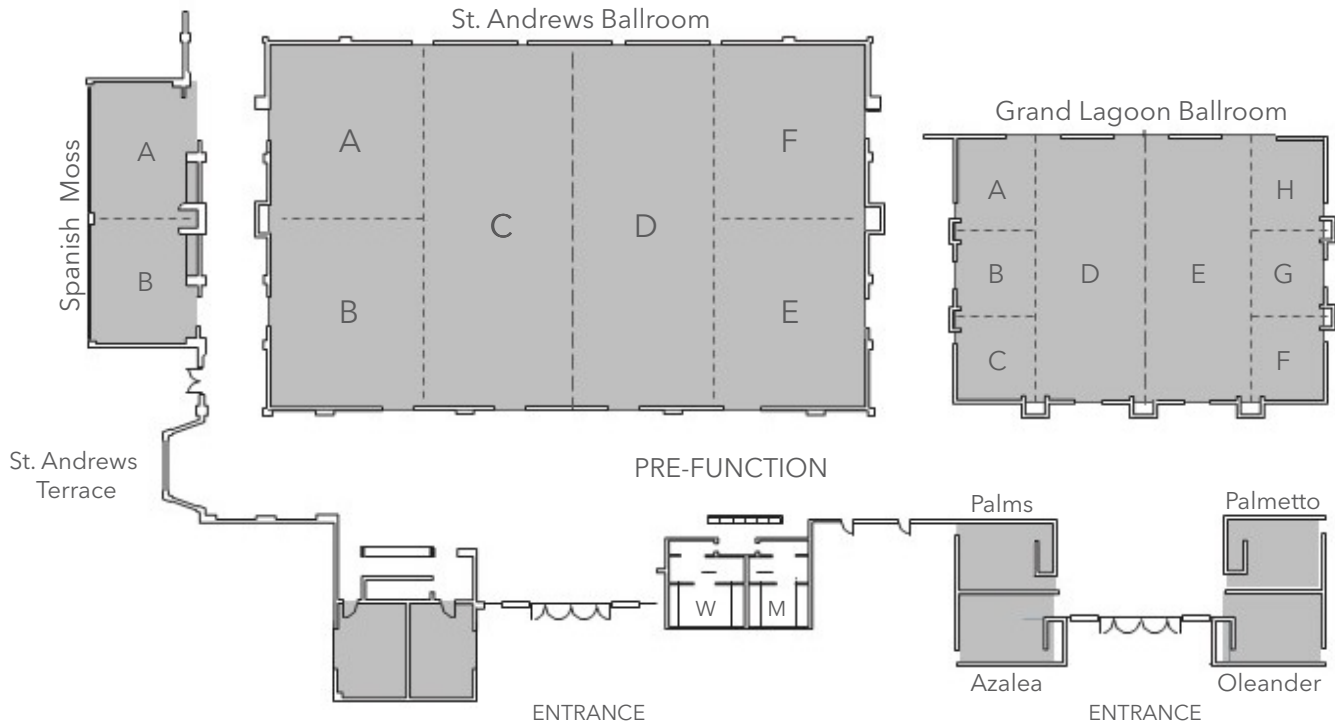

### RESORT AMENITIES

- 60,000 sq.ft. of indoor/outdoor meeting space
- Spacious pre-function and exhibit space
- 8 Breakout rooms with natural light
- Team building and incentive programs
- Private Bay Beach
- NEW Cabana Café - "We Proudly Serve" Starbucks<sup>®</sup>
- Multiple water front dining outlets
- 36 Holes of championship golf
- 12,000 sq.ft. full service spa
- Scenic boardwalk with dining, fishing and bay access
- Shell Island shuttle boat
- 5 Tennis courts

# SHERATON BAY POINT RESORT

4114 JAN COOLEY DRIVE, PANAMA CITY BEACH, FLORIDA 32408 • (850) 236-6033 • SHERATONBAYPOINT.COM

Room	Dimensions	Sq.Ft.	Ceiling Ht	Classroom 3 per 6	Theater	Conference	U-Shape	Hollow Sq.	Banquet 8	Reception	Exhibit 10x10
St. Andrews Ballroom	132' x 88'	11,594	14'   16'	828	1,450	386	331	386	960	1,450	55
Grand Lagoon Ballroom	104' x 77'	7,849	14'	560	976	261	224	261	650	900	40
Spanish Moss	24' x 55'	1,320	9'	66	145	44	37	37	100	165	6
Azalea Boardroom	22' X 25'	503	9'	--	--	--	--	10	--	--	--
Oleander	21' x 26'	507	9'	24	50	24	18	24	30	55	--
Palmetto & Palms	19' x 27'	438	9'	21	40	18	16	18	24	45	--
St. Andrews Terrace	96' x 76'	2,000*	--	--	75*	--	--	--	80*	150*	--
St. Andrews Pavilion	70' x 72'	5,040	11'	--	400	--	--	--	250	500	--
St. Andrews Lawn	115' x 60'	6,900	--	--	725	--	--	--	500	800	--
TIDES Terrace	50' x 30'	1,500*	--	--	300*	--	--	--	120*	150*	--
Bay Breeze Terrace	47' x 31'	1,457	--	--	275	--	--	--	100	160	--
Bay Beach	--	4,800*	--	--	350*	--	--	--	220*	450*	--