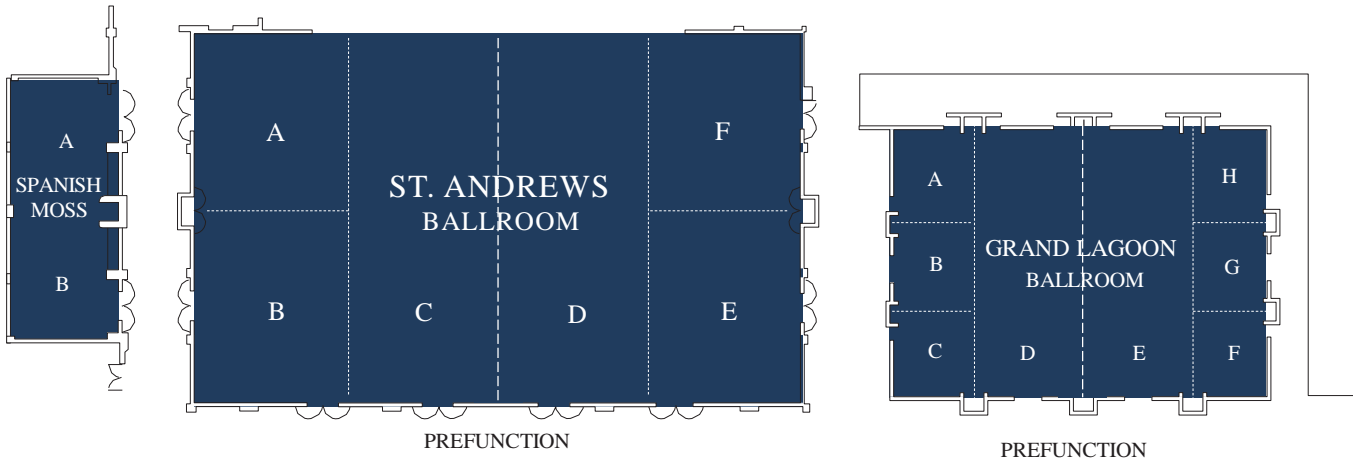

Sheraton[®]
BAY POINT RESORT

Panama City Beach, Florida | sheratonbaypoint.com | 800-874-7105

Wedding Venues

- Private Bay Beach (500 max capacity)
~ Spacious white sand private beach, lined with palms and overlooking St. Andrews Bay.
- St. Andrews Pavilion (275 max capacity)
~ Large covered water front terrace with romantic sheer drapes and coastal décor.
- Bay Breeze Terrace and St. Andrews Terrace
~ Smaller outdoor venues for more intimate setting with lagoon or resort views.
- St. Andrews Lawn (200 max capacity)
~ Expansive water front lawn nestled next to St. Andrews Bay.
- 2 Grand Ballrooms (800 max capacity)
~ Newly renovated with custom chandeliers and elegant wall coverings.

Resort Information

- 320 guestrooms with bay, golf and resort views, including 60 one or two bedroom golf villa suites
- Multiple on-site restaurants, from elegant to casual
- 3 Outdoor pools and open air pool bar
- 5 HydroGrid™ lit clay tennis courts with pro shop
- Access to private bay beach
- Dockside water sport rentals
- Shell Island shuttle boat

Sheraton®

BAY POINT RESORT

Indoor Event Space Layout

Location

Sheraton Bay Point Resort

4114 Jan Cooley Dr. | Panama City Beach, FL 32408
 Group Sales: 850-236-6033 | sales@sheratonbaypoint.com
 www.SheratonBayPoint.com

Situated along the historic St. Andrews Bay, the Resort offers views of the coastal marshes and tranquil bay waters. A true hidden gem of Panama City Beach, plan your wedding at the Sheraton Bay Point for a unique and unforgettable experience.