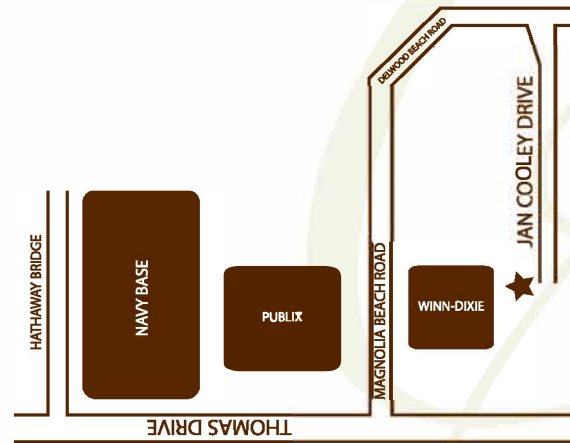

Helpful Hints

GUESTS MUST BE 16 YEARS OR OLDER TO USE THE SPA AND FITNESS FACILITIES.

WE RECOMMEND THAT YOU SCHEDULE SERVICES PRIOR TO ARRIVAL.

A MAJOR CREDIT CARD IS REQUIRED TO RESERVE AN APPOINTMENT.

GIFT CARDS MUST BE PRESENTED UPON CHECK-IN.

WHEN SCHEDULING SERVICES, PLEASE INFORM US IF YOU PREFER A MALE OR FEMALE THERAPIST.

PLEASE ARRIVE 30 MINUTES PRIOR TO YOUR SPA SERVICES. LATE ARRIVALS WILL NOT HAVE THE FULL BENEFIT OF THEIR SCHEDULED TIME.

ANY CANCELLATIONS WITHOUT A 4-HOUR NOTICE WILL BE CHARGED 50% OF THE TOTAL SERVICES. "NO SHOW" APPOINTMENTS WILL BE CHARGED IN FULL.

PLEASE LET US KNOW IF YOU MAY BE PREGNANT, AS SOME SERVICES ARE NOT AVAILABLE DURING YOUR FIRST TRIMESTER.

FOR THE COMFORT AND PRIVACY OF OUR GUESTS, WE ASK THAT ALL CELL PHONES BE TURNED OFF WHEN ARRIVING.

SPA VALUE PACKAGES

- Six Swedish massages for $349
- Six Express pedicures for $169
- Six Express manicures for $99

Packages expire 1 year from purchase, no refunds.

SERENITY SPA *at bay point*

FULL SERVICE SPA & SALON

HOURS OF OPERATION
SERENITY SPA & THE FITNESS CENTER

Monday-Saturday 7am-7:00pm
Sundays (Check with Spa)

FOR APPOINTMENTS

Call 850-236-6028

Spa@SheratonBayPoint.com
BayPointResorts.com

/SerenitySpaPCB @BayPointResort

LICENSE NUMBER: MM15604

SERENITY SPA *at bay point*

FULL SERVICE SPA & SALON

*Step out of Reality,
and into Serenity.*